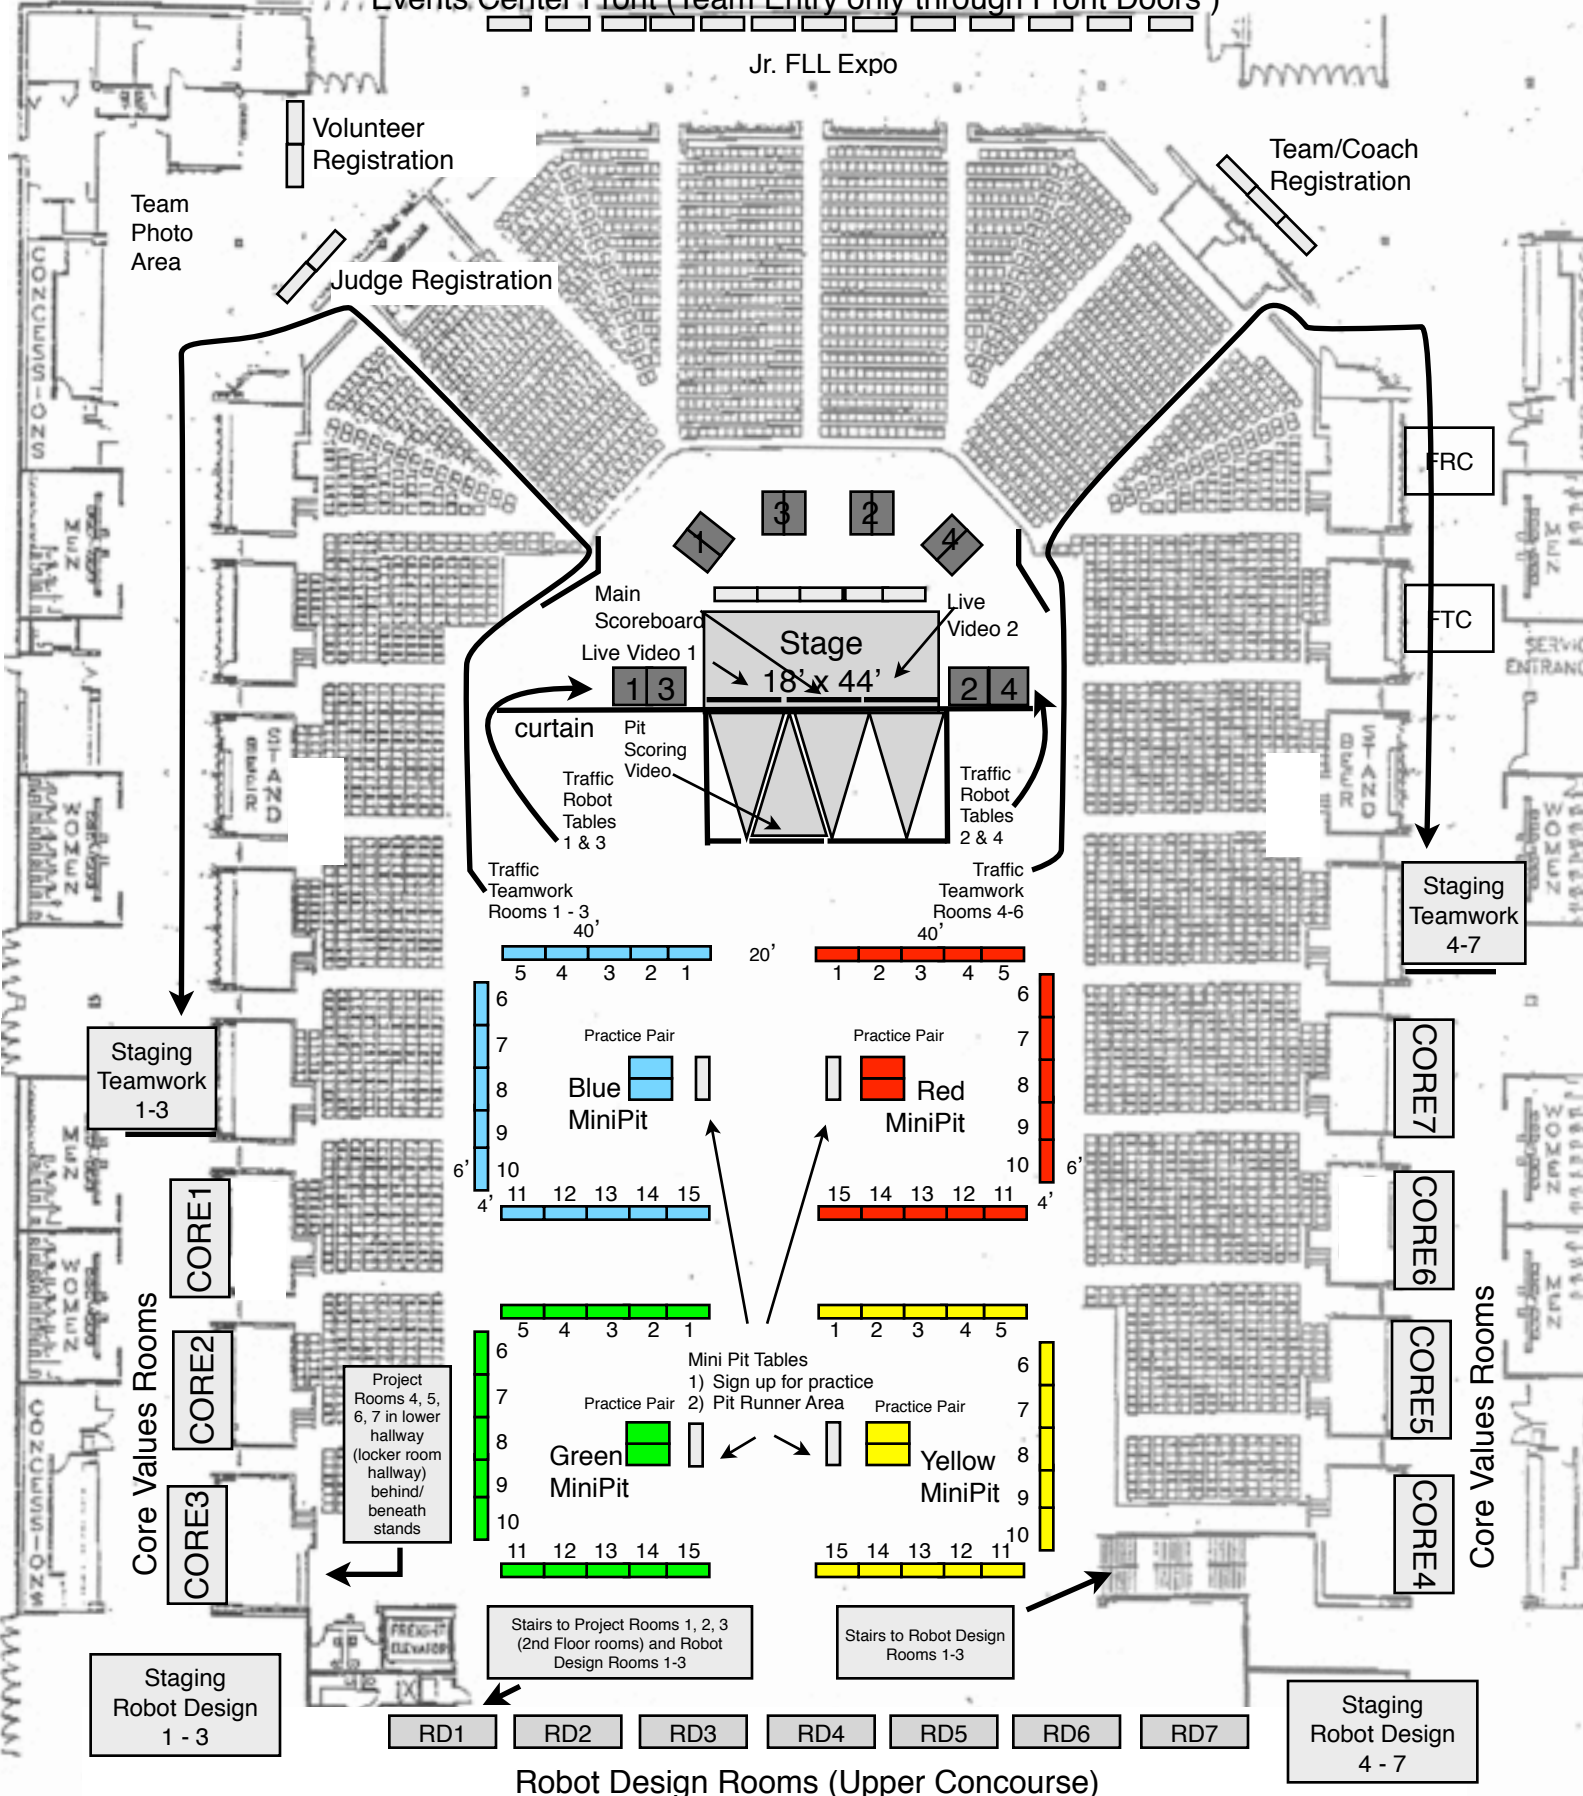

Events Center Front (Team Entry only through Front Doors)

Jr. FLL Expo

Volunteer Registration

Team/Coach Registration

Team Photo Area

Judge Registration

FRC

FTC

Main Scoreboard
Live Video 1
Live Video 2
Stage 18' x 44'
Pit Scoring Video
Traffic Robot Tables 1 & 3
Traffic Robot Tables 2 & 4

Staging Teamwork 4-7

Staging Teamwork 1-3

Practice Pair
Blue MiniPit
Red MiniPit

40' 20' 40'

6' 4'

CORE7

CORE6

CORE5

CORE4

Core Values Rooms
CORE1
CORE2
CORE3

Core Values Rooms
CORE7
CORE6
CORE5
CORE4

Project Rooms 4, 5, 6, 7 in lower hallway (locker room hallway) behind/beneath stands

Practice Pair
Green MiniPit
Yellow MiniPit

Mini Pit Tables
1) Sign up for practice
2) Pit Runner Area

40' 20' 40'

6' 4'