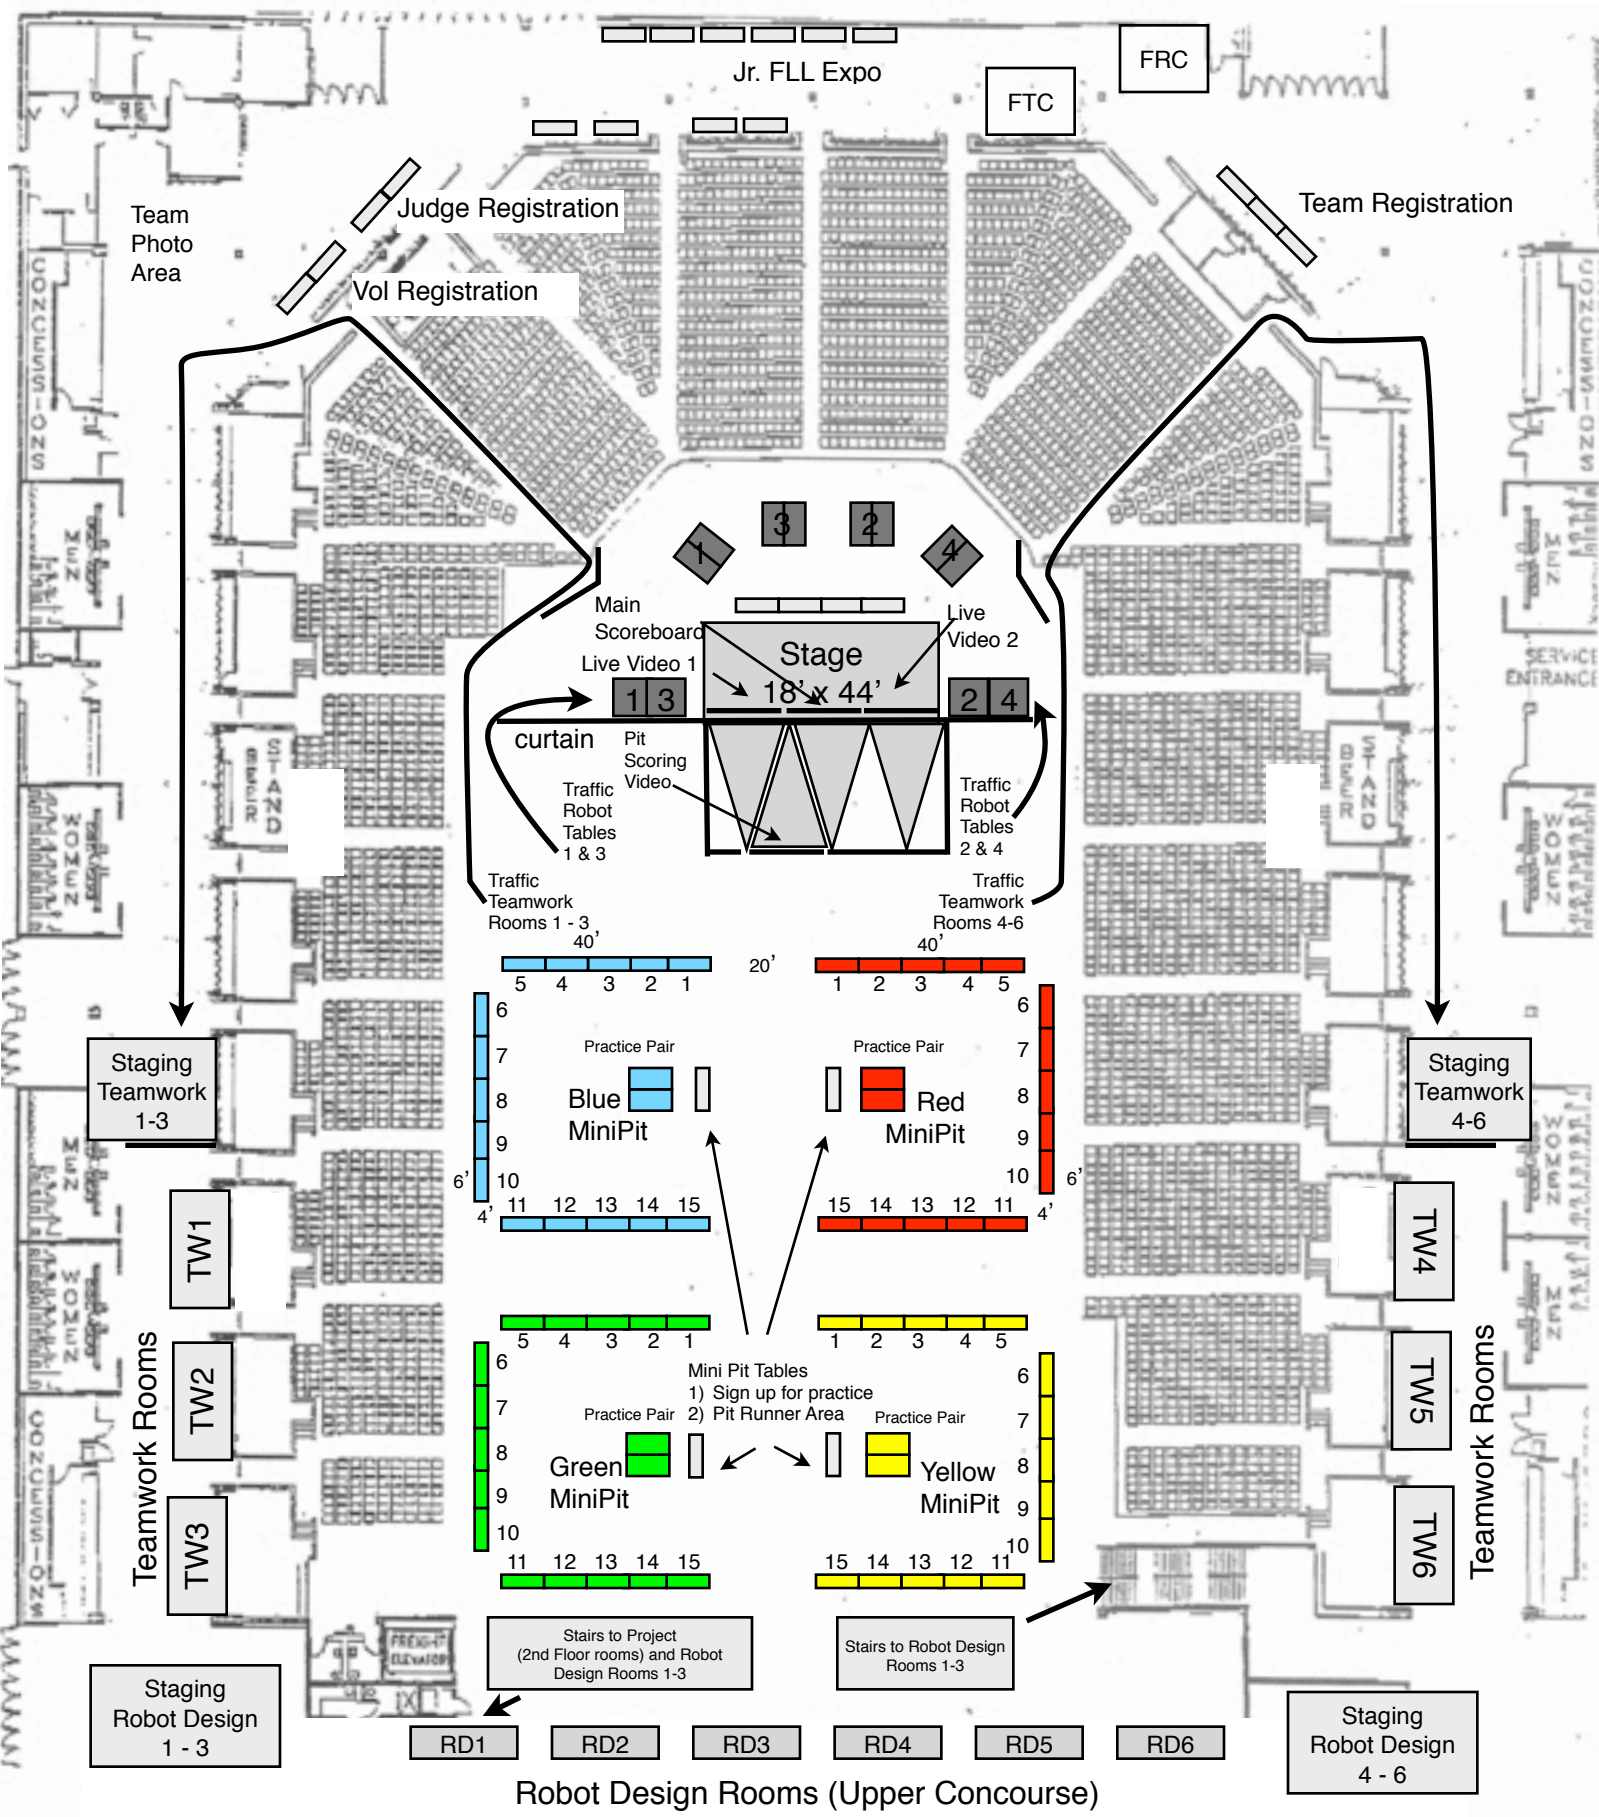

Events Center Front (Team Entry)

Robot Design Rooms (Upper Concourse)

RD1 RD2 RD3 RD4 RD5 RD6

Staging Robot Design 4 - 6

Staging Robot Design 1 - 3

Stairs to Project (2nd Floor rooms) and Robot Design Rooms 1-3

Stairs to Robot Design Rooms 1-3

Teamwork Rooms

Teamwork Rooms

TW1
TW2
TW3

TW4
TW5
TW6

Staging Teamwork 1-3

Staging Teamwork 4-6